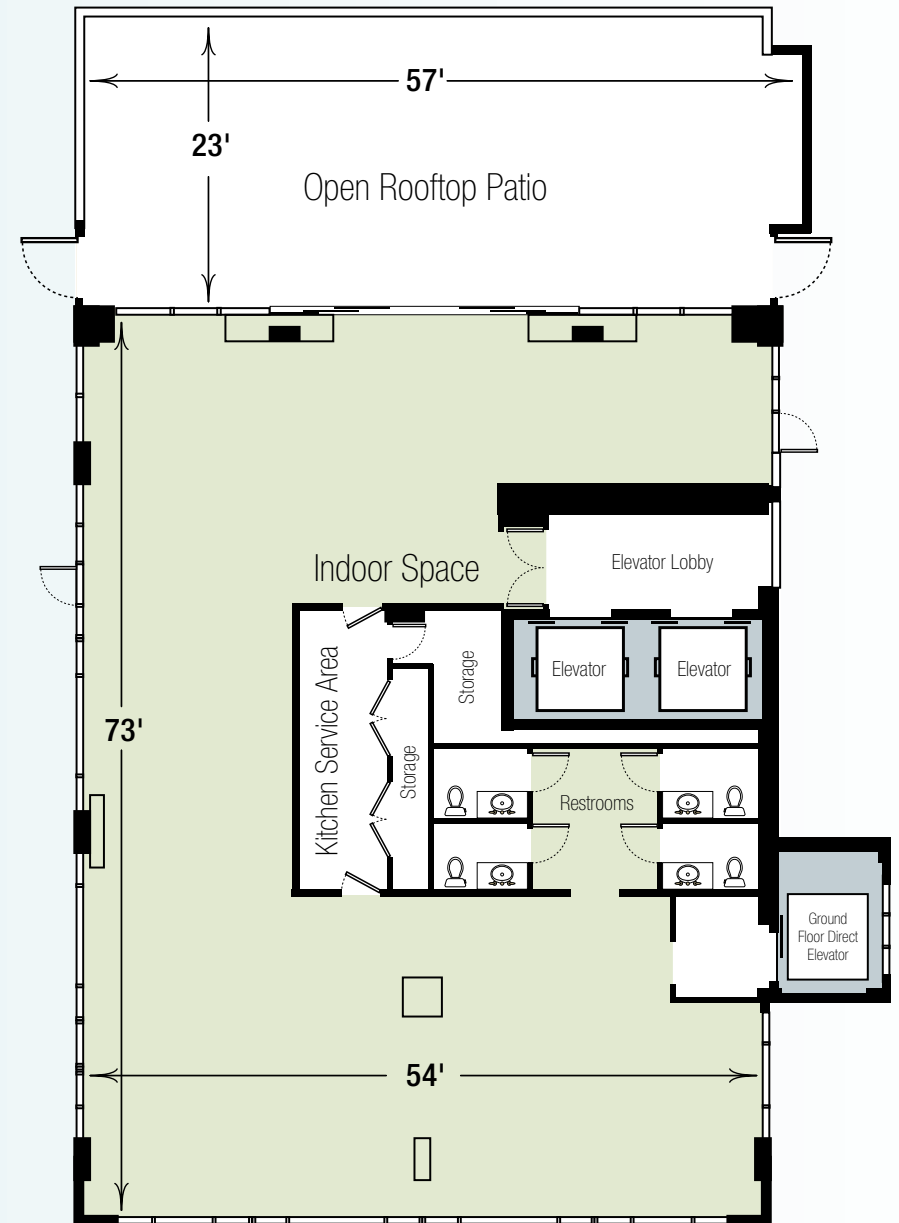

the westin tampa bay

meeting rooms and
capacity charts

BluVu Event Space

ROOM NAME	Dimensions (LxW)	AREA	Height	Reception Style	Rounds of Eight	Crescent Rounds	Theater
BluVu	73'x54'	3900sf	10	200	150	80	100

16th floor