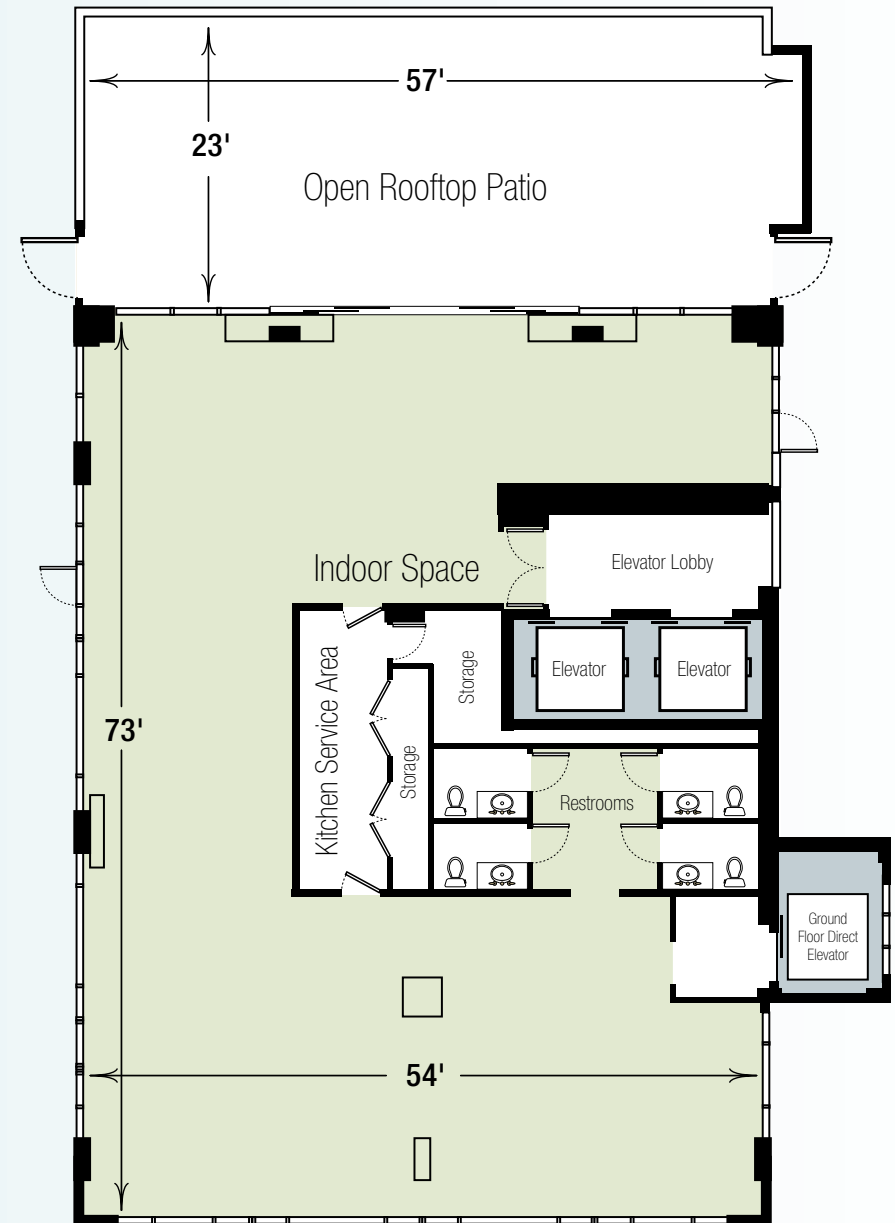

the westin tampa bay

meeting rooms and
capacity charts

BluVu Event Space

ROOM NAME	Dimensions (LxW)	AREA	Height	Reception Style	Rounds of Eight	Crescent Rounds	Theater
BluVu	73'x54'	3500sf	10	200	150	80	100

16th floor